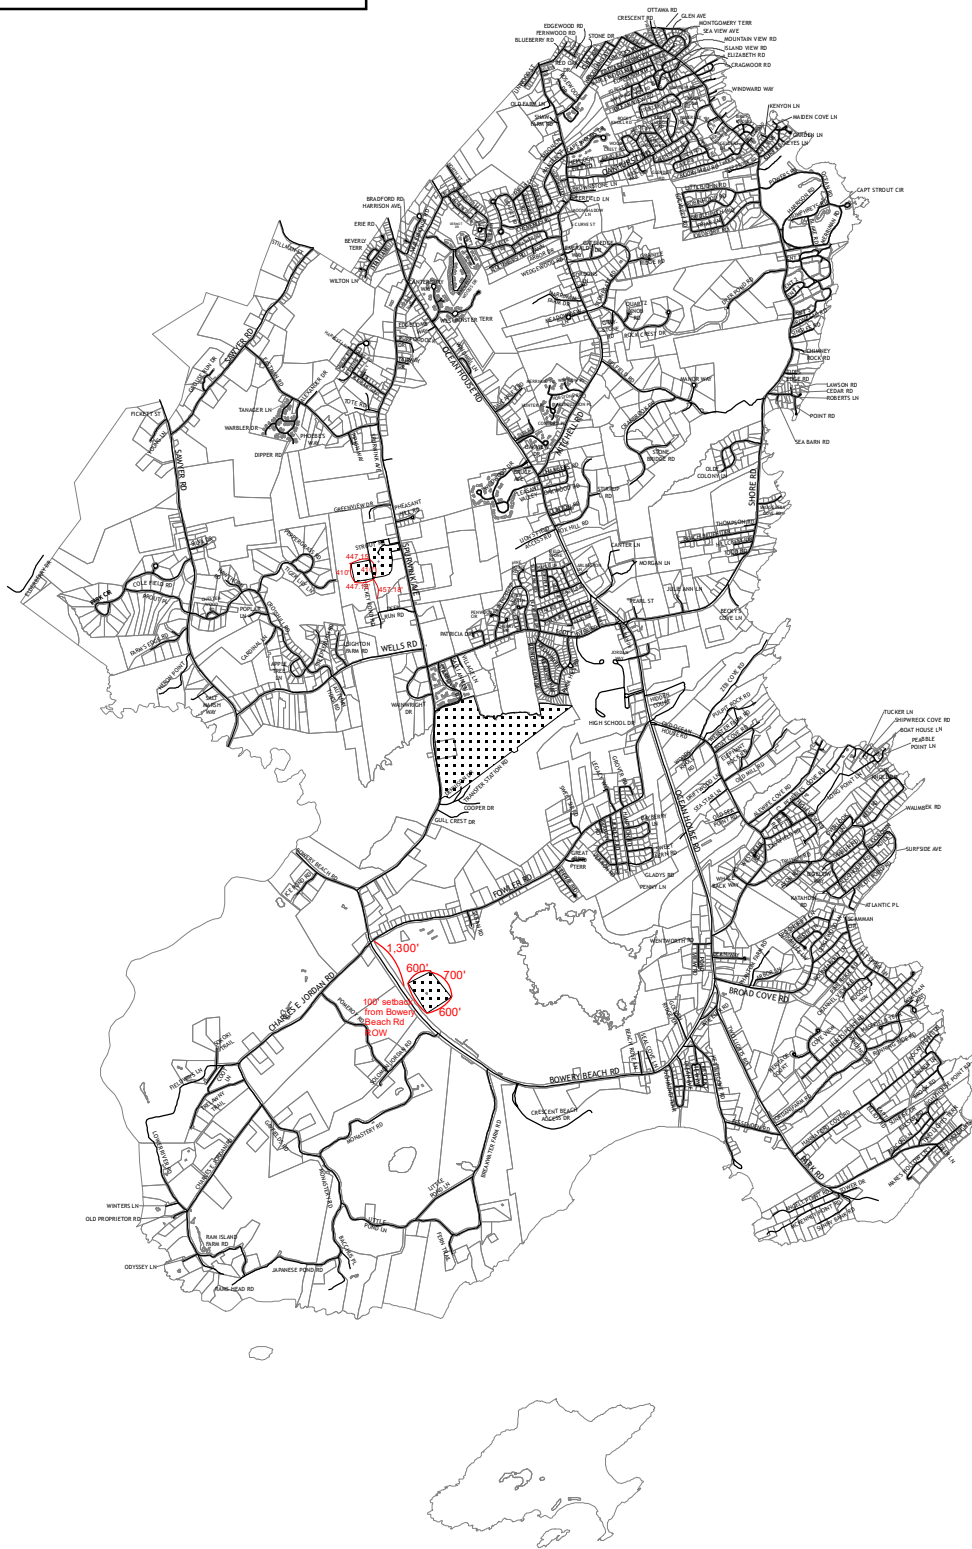

Town of Cape Elizabeth Tower Overlay Districts eff. 4-1-2020

The Zoning Map suggests the location of each Resource Protection District zone, the actual boundary of which is subject to field verification.